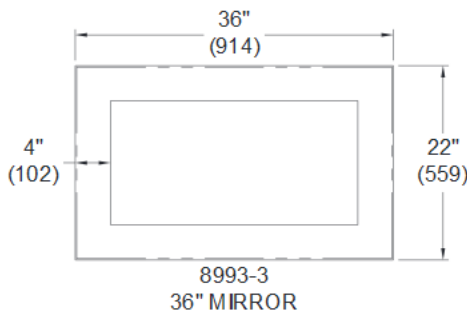

# Neo-Metro Mirror

**Model Shown: 8993-2-RDC12**  
30" Mirror with Blueberry Resin; Ebb Concept below

Member of  
U.S. Green  
Building Council

**DESCRIPTION** **MODEL/OPTION #**

**A SIZE** - Required Selection INIT.

- 22" Mirror** 8993-1  
25" x 22" dimension  
suggested to compliment 9108 Ebb Concept
- 30" Mirror** 8993-2  
19-3/4" x 30" dimension  
suggested to compliment 9110 Ebb Concept
- 36" Mirror** 8993-3  
22" x 36" dimension  
suggested to compliment 9112 Ebb Concept

Member of  
U.S. Green  
Building Council

**DESCRIPTION** MODEL/OPTION #

- A SIZE** - Required Selection INIT.
- 22" Mirror** 8993-1  
25" x 22" dimension  
suggested to compliment 9108 Ebb Concept
  - 30" Mirror** 8993-2  
19-3/4" x 30" dimension  
suggested to compliment 9110 Ebb Concept
  - 36" Mirror** 8993-3  
22" x 36" dimension  
suggested to compliment 9112 Ebb Concept
- Mirror design allows for portrait or landscape orientation.