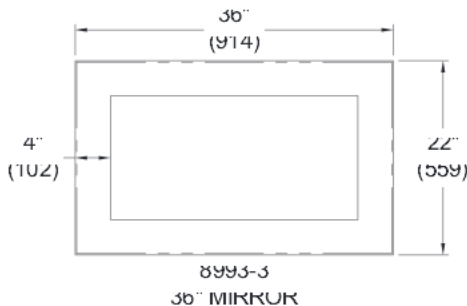

- 22" Mirror** 8993-1  
25" x 22" dimension  
suggested to compliment 9108 Ebb Concept
- 30" Mirror** 8993-2  
19-3/4" x 30" dimension  
suggested to compliment 9110 Ebb Concept
- 36" Mirror** 8993-3  
22" x 36" dimension  
suggested to compliment 9112 Ebb Concept

Member of  
U.S. Green  
Building Council

**DESCRIPTION** MODEL/OPTION #

- A SIZE** - Required Selection INIT.
- 22" Mirror** 8993-1  
25" x 22" dimension  
suggested to compliment 9108 Ebb Concept
  - 30" Mirror** 8993-2  
19-3/4" x 30" dimension  
suggested to compliment 9110 Ebb Concept
  - 36" Mirror** 8993-3  
22" x 36" dimension  
suggested to compliment 9112 Ebb Concept
- Mirror design allows for portrait or landscape orientation.