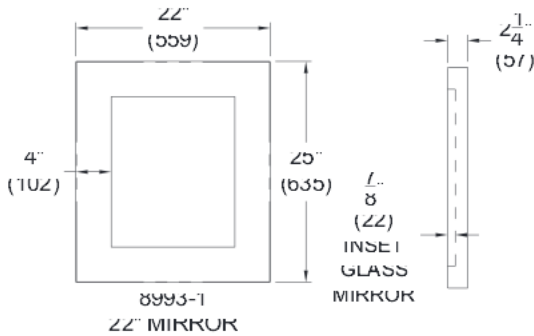

- 22" Mirror** 8993-1  
25" x 22" dimension  
suggested to compliment 9108 Ebb Concept
- 30" Mirror** 8993-2  
19-3/4" x 30" dimension  
suggested to compliment 9110 Ebb Concept
- 36" Mirror** 8993-3  
22" x 36" dimension  
suggested to compliment 9112 Ebb Concept

Member of  
U.S. Green  
Building Council

**DESCRIPTION** MODEL/OPTION #

- A SIZE** - Required Selection INIT.
- 22" Mirror** 8993-1  
25" x 22" dimension  
suggested to compliment 9108 Ebb Concept
  - 30" Mirror** 8993-2  
19-3/4" x 30" dimension  
suggested to compliment 9110 Ebb Concept
  - 36" Mirror** 8993-3  
22" x 36" dimension  
suggested to compliment 9112 Ebb Concept
- Mirror design allows for portrait or landscape orientation.