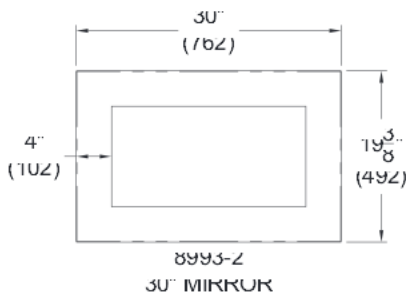

- 22" Mirror** 8993-1  
25" x 22" dimension  
suggested to compliment 9108 Ebb Concept
- 30" Mirror** 8993-2  
19-3/4" x 30" dimension  
suggested to compliment 9110 Ebb Concept
- 36" Mirror** 8993-3  
22" x 36" dimension  
suggested to compliment 9112 Ebb Concept

Member of  
U.S. Green  
Building Council

**DESCRIPTION** MODEL/OPTION #

- A SIZE** - Required Selection INIT.
- 22" Mirror** 8993-1  
25" x 22" dimension  
suggested to compliment 9108 Ebb Concept
  - 30" Mirror** 8993-2  
19-3/4" x 30" dimension  
suggested to compliment 9110 Ebb Concept
  - 36" Mirror** 8993-3  
22" x 36" dimension  
suggested to compliment 9112 Ebb Concept
- Mirror design allows for portrait or landscape orientation.