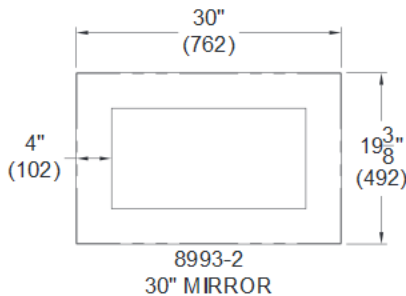

# Neo-Metro Mirror

**Model Shown: 8993-2-RDC12**  
30" Mirror with Blueberry Resin; Ebb Concept below

Member of  
U.S. Green  
Building Council

**DESCRIPTION** **MODEL/OPTION #**

**A SIZE** - Required Selection INIT.

- 22" Mirror** 8993-1  
25" x 22" dimension  
suggested to compliment 9108 Ebb Concept
- 30" Mirror** 8993-2  
19-3/4" x 30" dimension  
suggested to compliment 9110 Ebb Concept
- 36" Mirror** 8993-3  
22" x 36" dimension  
suggested to compliment 9112 Ebb Concept

Member of  
U.S. Green  
Building Council

**DESCRIPTION** MODEL/OPTION #

- A SIZE** - Required Selection INIT.
- 22" Mirror** 8993-1  
25" x 22" dimension  
suggested to compliment 9108 Ebb Concept
  - 30" Mirror** 8993-2  
19-3/4" x 30" dimension  
suggested to compliment 9110 Ebb Concept
  - 36" Mirror** 8993-3  
22" x 36" dimension  
suggested to compliment 9112 Ebb Concept
- Mirror design allows for portrait or landscape orientation.