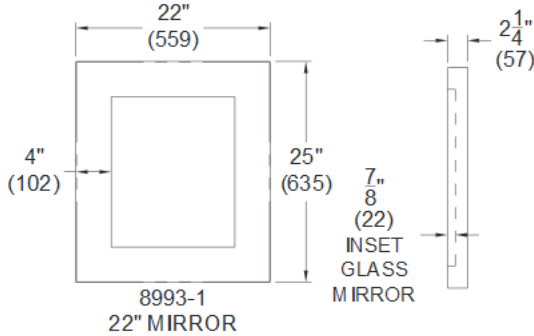

# Neo-Metro Mirror

**Model Shown: 8993-2-RDC12**  
30" Mirror with Blueberry Resin; Ebb Concept below

Member of  
U.S. Green  
Building Council

**DESCRIPTION** **MODEL/OPTION #**

**A SIZE** - Required Selection INIT.

- 22" Mirror** 8993-1  
25" x 22" dimension  
suggested to compliment 9108 Ebb Concept
- 30" Mirror** 8993-2  
19-3/4" x 30" dimension  
suggested to compliment 9110 Ebb Concept
- 36" Mirror** 8993-3  
22" x 36" dimension  
suggested to compliment 9112 Ebb Concept

Member of  
U.S. Green  
Building Council

**DESCRIPTION** MODEL/OPTION #

- A SIZE** - Required Selection INIT.
- 22" Mirror** 8993-1  
25" x 22" dimension  
suggested to compliment 9108 Ebb Concept
  - 30" Mirror** 8993-2  
19-3/4" x 30" dimension  
suggested to compliment 9110 Ebb Concept
  - 36" Mirror** 8993-3  
22" x 36" dimension  
suggested to compliment 9112 Ebb Concept
- Mirror design allows for portrait or landscape orientation.